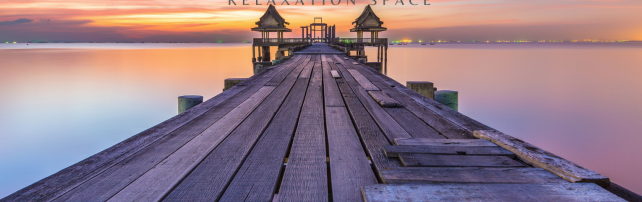

A stylized line-art illustration of a hand holding a snake. Above the hand is a crescent moon and several small stars. The snake is coiled around the hand and extends towards the right.

KAMA SUTRA

RELAXATION SPACE